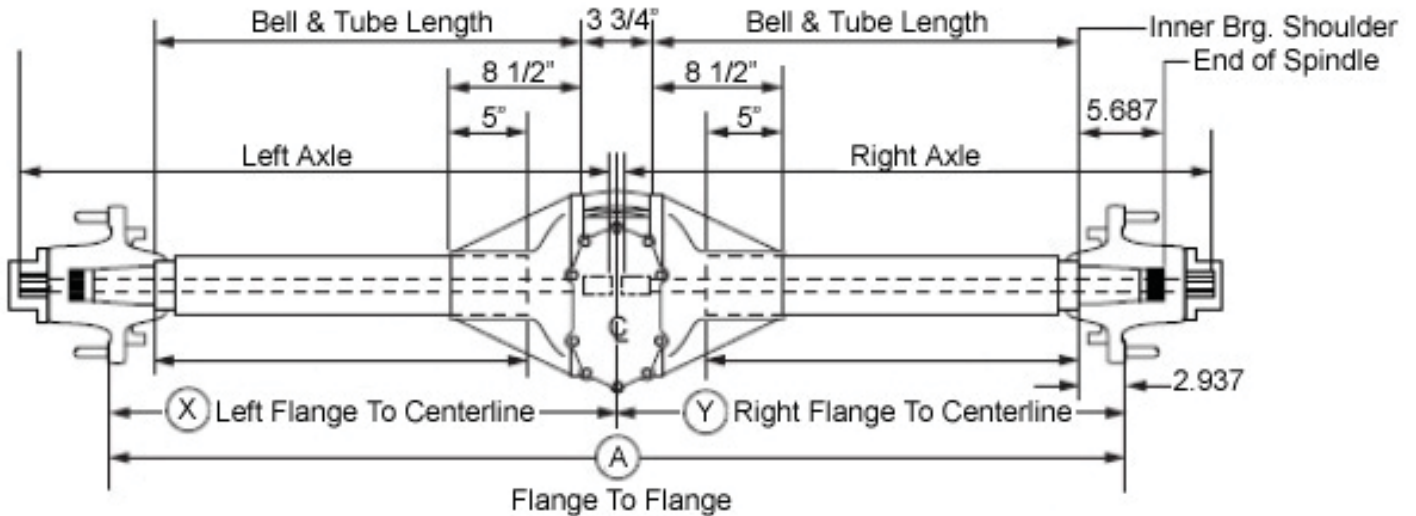

These 3 measurements are needed to order your rear:

- _____ **A** - The track width - width from flange to flange of hub where wheel bolts on
- _____ **X** - Left hub flange to centerline of rear
- _____ **Y** - Right hub flange to centerline of rear

Straight up rears: **X** and **Y** are equal length

Offset rears: **Y** is longer than **X** (Example: on a rear with 1" offset, **Y** will be 2" longer than **X**, which shifts center section 1" to the left.)

With these measurements we can determine what length axle tubes and axles you need.

Select options & fill in below

Options	Description	Price
WIN5270	Quick Change Rear with Wide-5 Tubes - Aluminum	\$1249.00